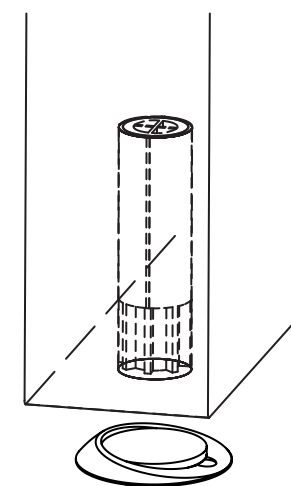

MODELLO 2
Cod.160902

Concealed magnetic door stopper
Fermaporte magnetico invisibile

Finish
Magnet: polished chrome
Base: matt grey, black, white
Finitura
Magnete: cromo lucido
Base: grigio opaco, nero, bianco

Floor mounted base with screw or self-adhesive fixing
Base applicabile a pavimento con vite o biadesivo

Minimum gap (door-floor) 5 mm
Maximum gap (door-floor) 14 mm
Distanza min. (porta-pavimento) 5 mm
Distanza max. (porta-pavimento) 14 mm

It is highly recommended to install Stoppino Open body in the door wooden frame to ensure a proper functioning.
Si consiglia l'applicazione di Stoppino Open nel telaio della porta per un corretto funzionamento.